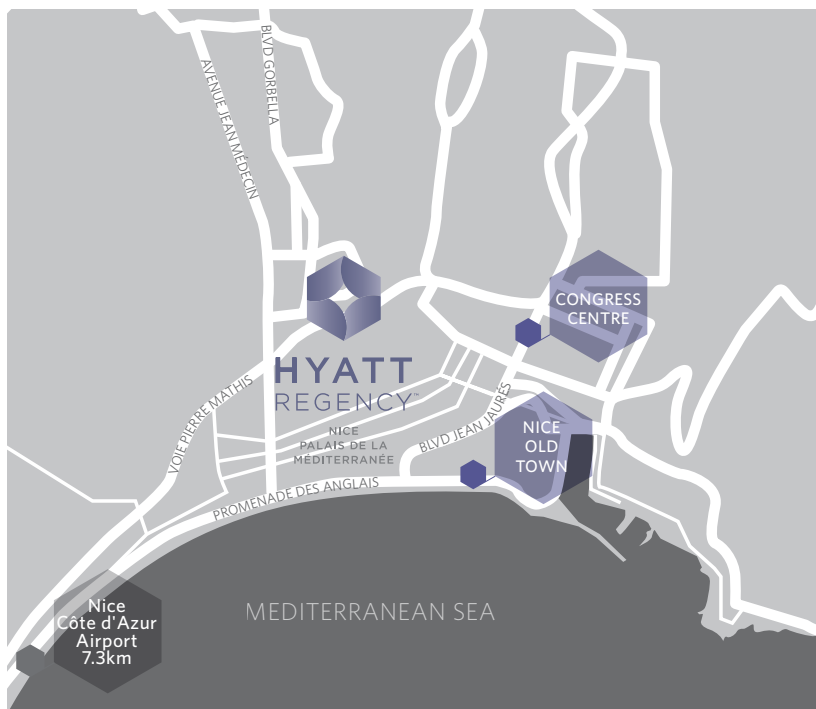

VISITOR INFORMATION

- Language: French
- Currency: Euro
- Voltage: 220V
- Climate: Mediterranean climate with mild temperatures
- Visas: Nationals from the EU do not need a visa. All other nationals should check with their local embassy